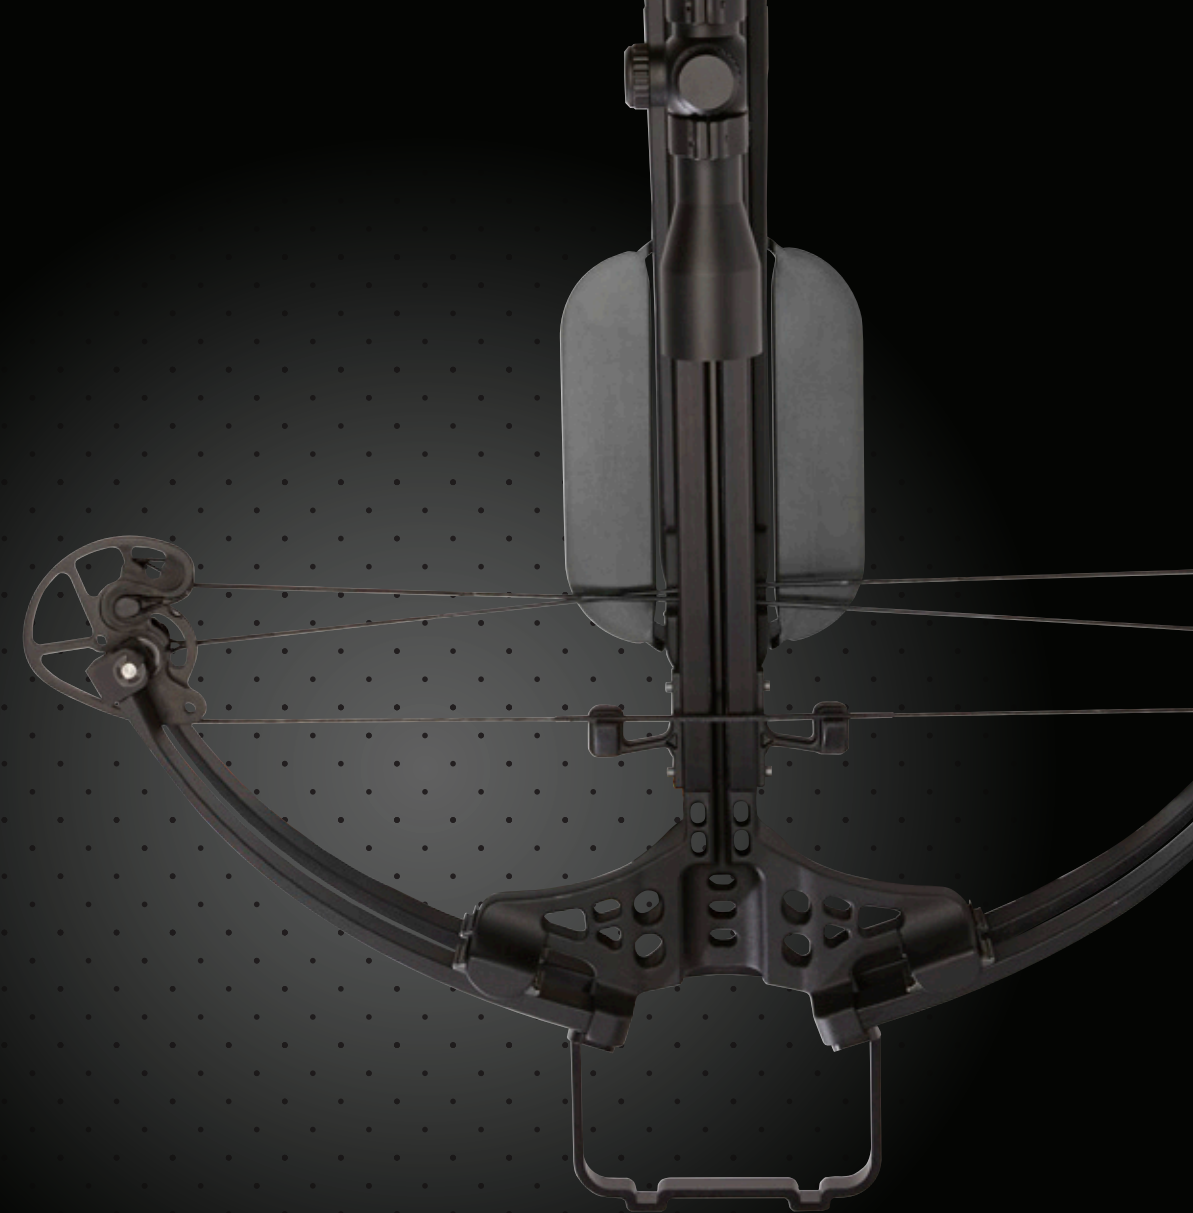

The Solution LS is currently available in Realtree® APG®.

SOLUTION LS™

- SPEED - 390 FPS
- DRAW WEIGHT - 155 LBS
- AXLE TO AXLE AT BRACE - 19 3/16"
- AXLE TO AXLE AT FULL DRAW - 16 1/16"
- MASS WEIGHT - 6.9 LBS
- POWER STROKE - 15.5"
- OVERALL LENGTH - 35"

SOLUTION™

- SPEED - 350 FPS
- DRAW WEIGHT - 125 LBS
- AXLE TO AXLE AT BRACE - 19 3/16"
- AXLE TO AXLE AT FULL DRAW - 16 1/16"
- MASS WEIGHT - 6.9 LBS
- POWER STROKE - 15.5"
- OVERALL LENGTH - 35"

The Solution is only available in BlackOps™.

SOLUTION PACKAGE

- Three (3) matched arrows
- 3-Arrow quick detach black quiver
- Multi-reticle scope
- Cocking aid
- String stops

STRYKERXBOW.COM

90554 HWY 99 N | EUGENE, OR 97402

STRYKER
PERFORMS
BETTER

STRYKER
CROSSBOWS™

STRYKE NOW™

STRYKE NOW

GET MORE
390 FPS
WITH LESS
155 LB DRAW

CAM ASSIST SYSTEM
Less Stress
=
More Durability

ARROW HOLD DOWN
No slip security

AUTO-FLIP MAGNETIC SAFETY
Resets to safe when
cocked or when
arrow is removed.